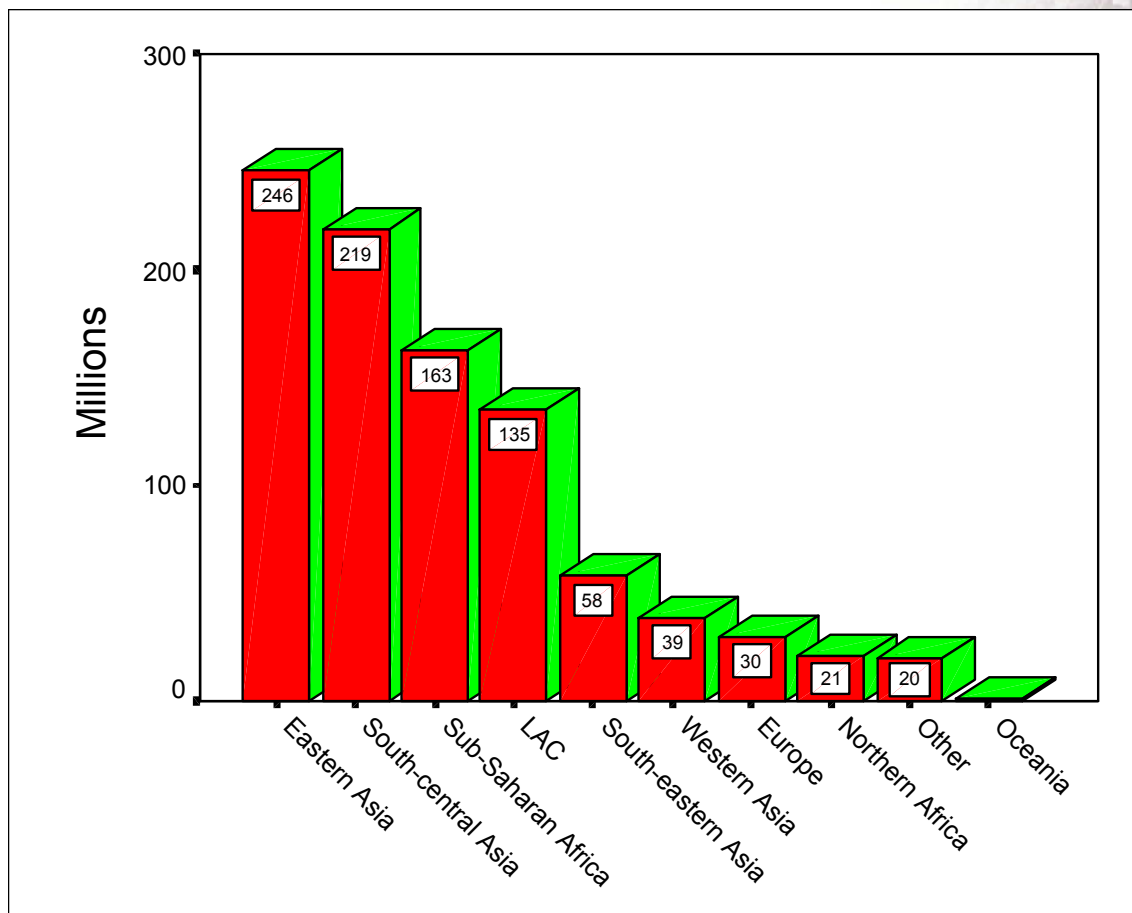

UN-HABITAT

THE CHALLENGE OF SLUMS

Slum dwellers by region, 2001

UN-HABITAT

THE CHALLENGE OF SLUMS

Slum dwellers as percentage of urban population by region, 2001

UN-HABITAT

THE CHALLENGE OF SLUMS

Proportion of slum dwellers in urban population by region, 2001

UN-HABITAT

THE CHALLENGE OF SLUMS

Proportion of slum dwellers in urban population by region, 2001

GRHS/03/Box 5