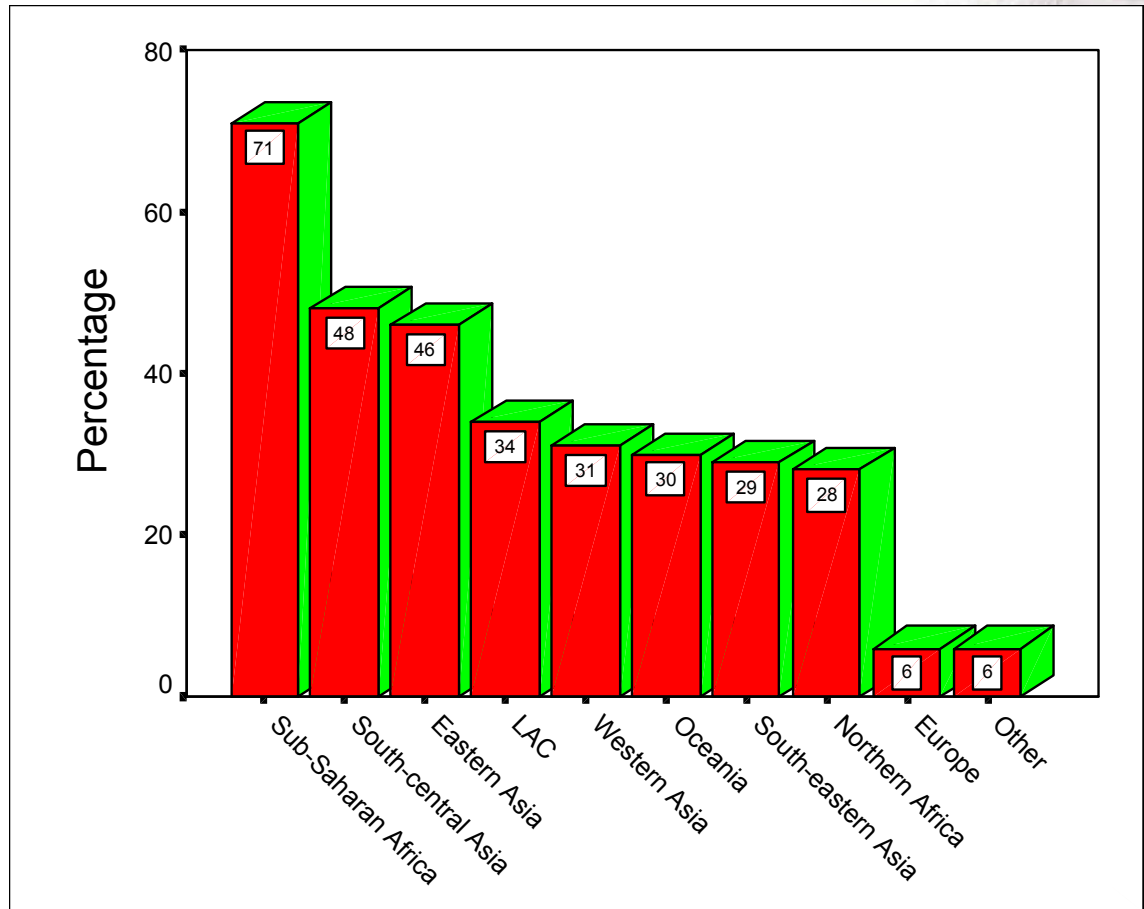

UN-HABITAT

THE CHALLENGE OF SLUMS

Slum dwellers by region, 2001

UN-HABITAT

THE CHALLENGE OF SLUMS

Slum dwellers as percentage of urban population by region, 2001

UN-HABITAT

THE CHALLENGE OF SLUMS

Proportion of slum dwellers in urban population by region, 2001

UN-HABITAT

THE CHALLENGE OF SLUMS

Proportion of slum dwellers in urban population by region, 2001

GRHS/03/Box 5